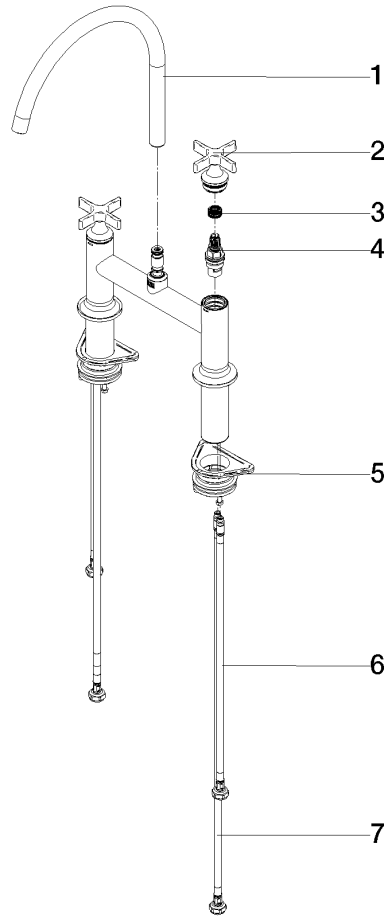

19 825 809

- 241mm projection
- pivotable spout 360°
- air-enriched flow
- max. flow 5.7 l/min at 3 bar flow pressure
- lead-free
- This product can help a building meet the requirements of Green Building Rating Systems, e.g. LEED®, BREEAM®, DGNB

	Chrome	19 825 809-00 0010
	Brushed Platinum	19 825 809-06 0010
	Platinum	19 825 809-08 0010
	Durabronze (23kt Gold)	19 825 809-09 0010
	Dark Chrome	19 825 809-19 0010
	Brushed Durabronze (23kt Gold)	19 825 809-28 0010
	Matte Black	19 825 809-33 0010
	Brushed Champagne (22kt Gold)	19 825 809-46 0010
	Champagne (22kt Gold)	19 825 809-47 0010
	Brushed Chrome	19 825 809-93 0010
	Brushed Dark Platinum	19 825 809-99 0010

Recommended miscellaneous

**VAIA Dispenser with rosette - Chrome** 82 434 809-00

Recommended miscellaneous

**VAIA AIR SWITCH Control button - Chrome** 10 713 809-00

19 825 809

**Spare parts list**

No.	Item Number	Name	Quantity used	Delivery time
1	90 28 22 396 01-00	spout	1	10
2	90 20 80 036 00-00	handle	2	-
Spare part can no longer be ordered, please order the replacement item				
3	90 12 12 232 00 90	fixing cap	2	2
4	90 90 03 131 00 90	top	2	2
5	04 30 11 040 00 90	fixing set	2	2
6	04 30 04 100 00 90	hose	2	2
7	04 30 04 103 00 90	hose	2	2